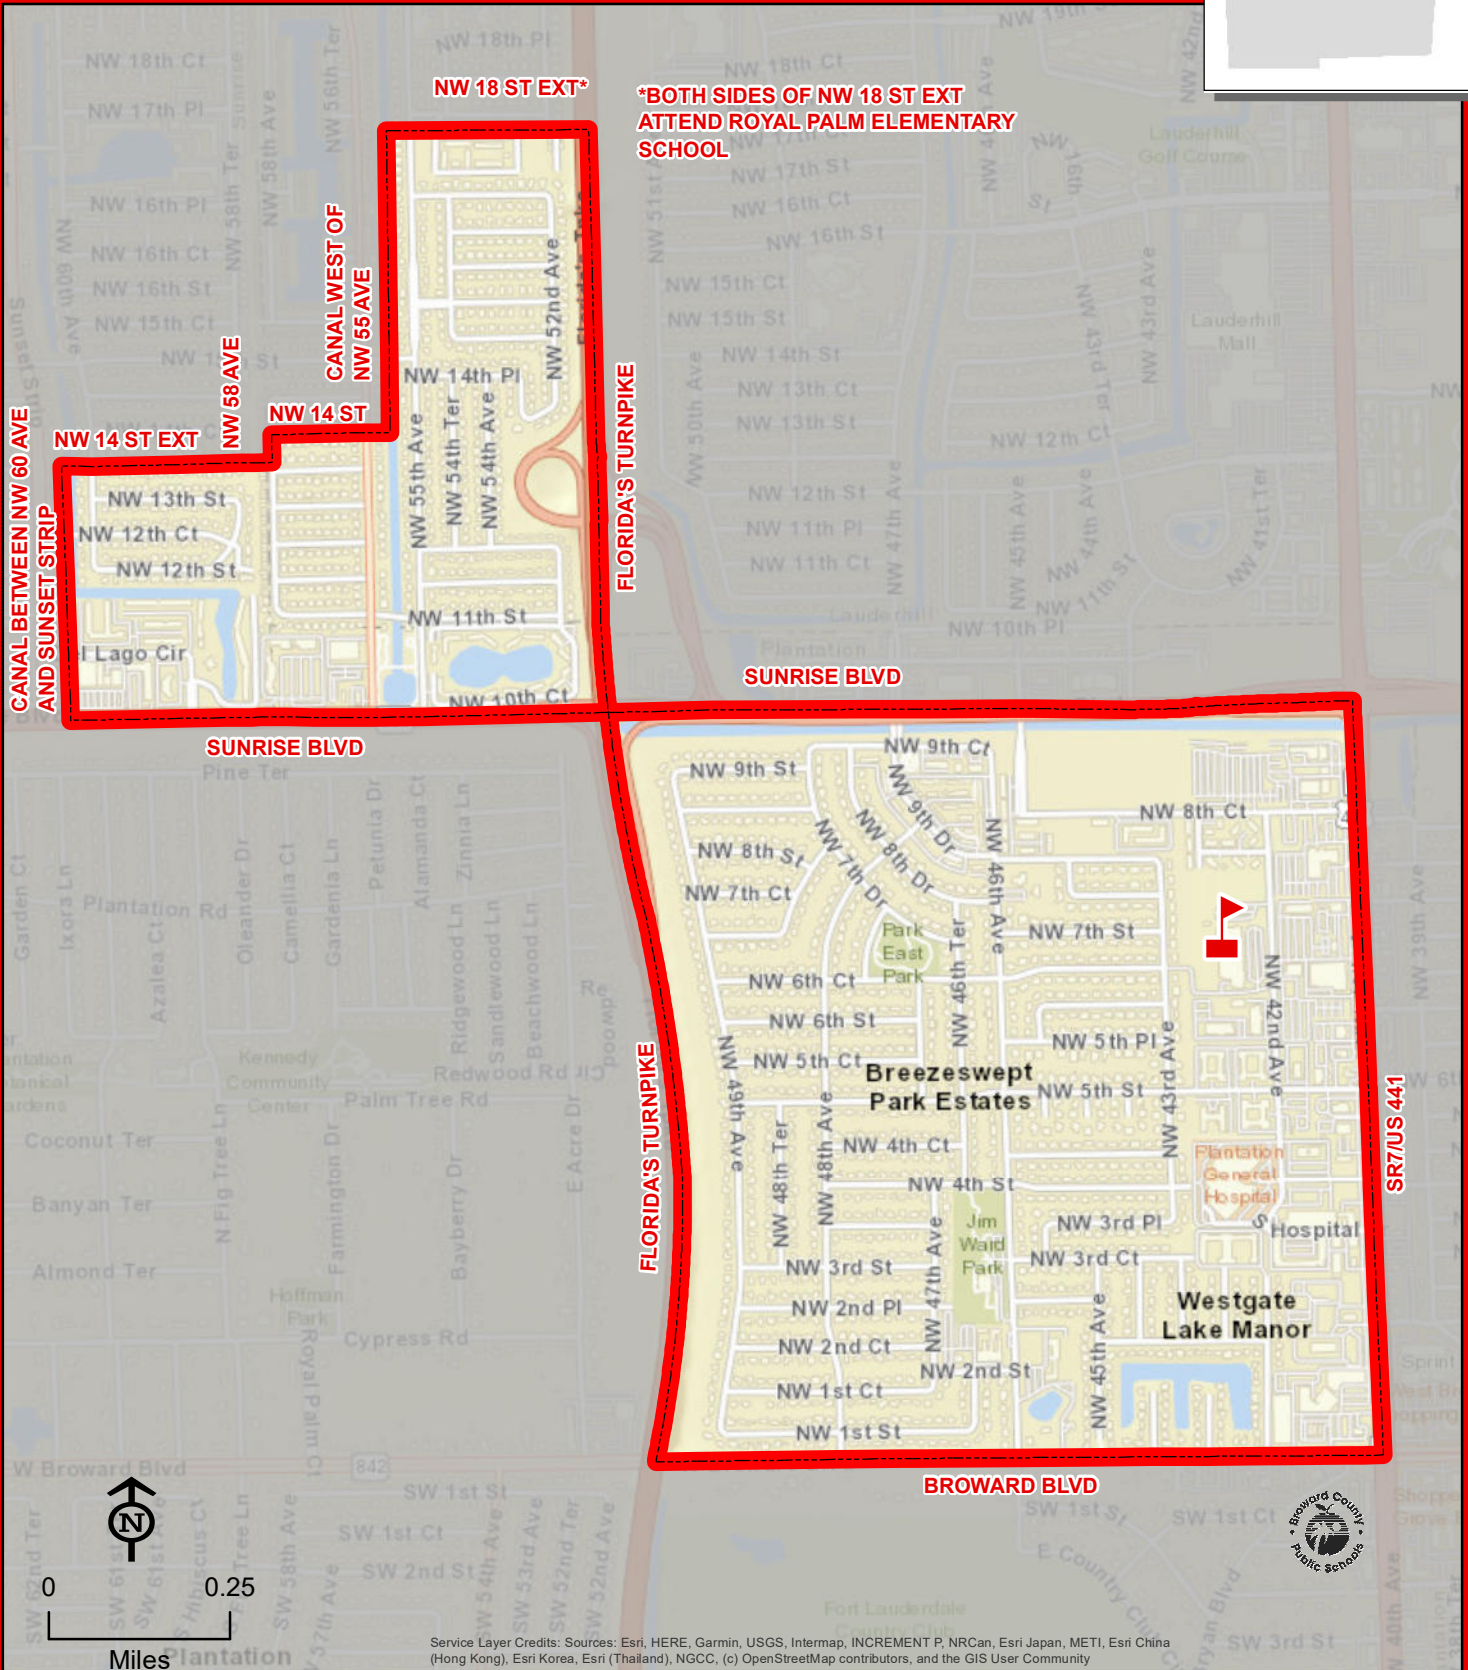

PLANTATION ELEMENTARY SCHOOL

651 NW 42 AVENUE
PLANTATION, FLORIDA 33317
754-322-8000

Magnet School

NW 18 ST EXT*

*BOTH SIDES OF NW 18 ST EXT
ATTEND ROYAL PALM ELEMENTARY
SCHOOL

CANAL BETWEEN NW 60 AVE
AND SUNSET STRIP

CANAL WEST OF
NW 55 AVE

NW 14 ST EXT

NW 68 AVE

NW 14 ST

FLORIDA'S TURNPIKE

SUNRISE BLVD

SUNRISE BLVD

FLORIDA'S TURNPIKE

Breeswept
Park Estates

Westgate
Lake Manor

SR7/US 441

BROWARD BLVD

0 0.25

Miles

Service Layer Credits: Sources: Esri, HERE, Garmin, USGS, Intermap, INCREMENT P, NRCan, Esri Japan, METI, Esri China (Hong Kong), Esri Korea, Esri (Thailand), NGCC, (c) OpenStreetMap contributors, and the GIS User Community

THIS MAP IS FOR CONCEPTUAL PURPOSES ONLY AND SHOULD NOT BE USED FOR LEGAL BOUNDARY DETERMINATIONS